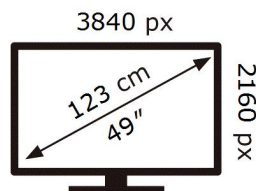

ENERG

SAMSUNG

QE49Q86TAT

148 kWh/1000h

ABCDEF **G**

180 kWh/1000h

2019/2013