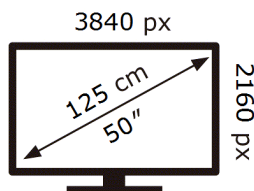

ENERG 

Samsung

QE50LS01BGU

71 kWh/1000h

ABCDEF **G**

132 kWh/1000h

2019/2013