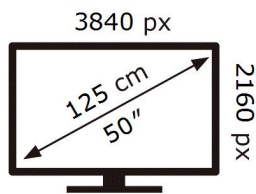

ENERG 

SAMSUNG

QE50Q68AAU

67 kWh/1000h

ABCDEF **G**

100 kWh/1000h

2019/2013