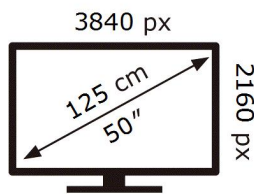

ENERG

SAMSUNG

QE50Q80DAT

69 kWh/1000h

ABCDEF **G**

202 kWh/1000h

2019/2013