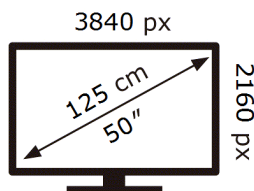

ENERG

Samsung

QE50Q80DAT

69 kWh/1000h

ABCDEF **G**

202 kWh/1000h

2019/2013