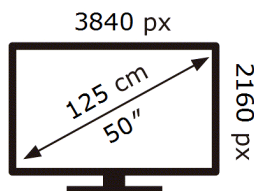

ENERG

Samsung

QE50QN83HAU

65 kWh/1000h

ABCDEF **G**

168 kWh/1000h

2019/2013