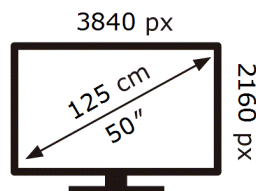

ENERG

Samsung

QE50QN90DAT

61 kWh/1000h

ABCDEF **G**

133 kWh/1000h

2019/2013