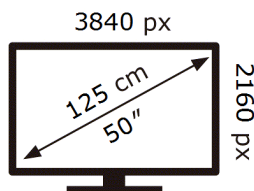

ENERG 

Samsung

QE50QN90DAT

61 kWh/1000h

ABCDEF **G**

133 kWh/1000h

2019/2013