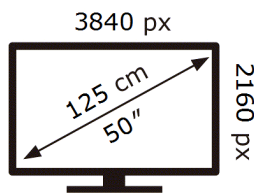

ENERG 

Samsung

QE50QN93DAT

61 kWh/1000h

ABCDEF **G**

133 kWh/1000h

2019/2013