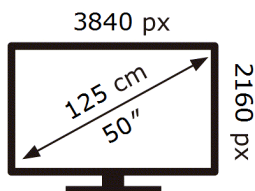

ENERG 

Samsung

QE50QN94DAT

61 kWh/1000h

ABCDEF **G**

133 kWh/1000h

2019/2013