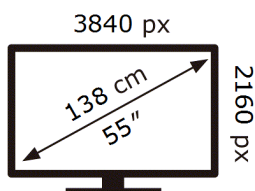

ENERG

SAMSUNG

QE55LS01BGU

84 kWh/1000h

ABCDEF **G**

164 kWh/1000h

2019/2013