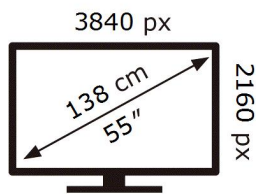

ENERG 

SAMSUNG

QE55LS01BGU

84 kWh/1000h

ABCDEF **G**

164 kWh/1000h

2019/2013