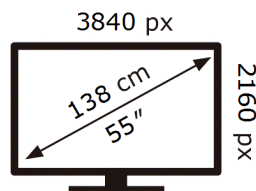

**ENERG** 

Samsung

QE55LS01DBU

**76** kWh/1000h

ABCDEF **G**

**164** kWh/1000h

2019/2013