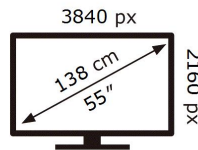

ENERGY

SAMSUNG

QE55LS01TAU

103 kWh/1000h

ABCDEF **G**

135 kWh/1000h

2019/2013