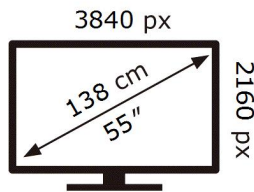

ENERG

SAMSUNG

QE55LS01TBU

103 kWh/1000h

ABCDEF **G**

135 kWh/1000h

2019/2013