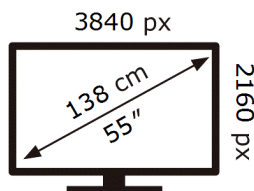

ENERG ⚡

SAMSUNG

QE55LS03AAU

103 kWh/1000h

ABCDEF **G**

174 kWh/1000h

2019/2013