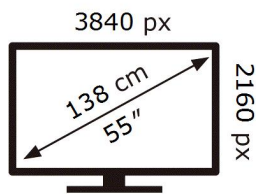

ENERG 

SAMSUNG

QE55LS03AAU

103 kWh/1000h

ABCDEF **G**

HDR

174 kWh/1000h

2019/2013