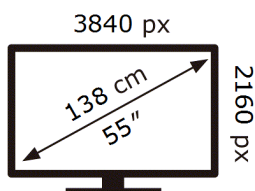

ENERG

SAMSUNG

QE55LS03BAU

103 kWh/1000h

ABCDEF **G**

191 kWh/1000h

2019/2013