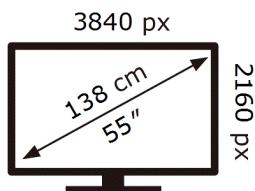

ENERG

SAMSUNG

QE55LS03BGU

84 kWh/1000h

ABCDEF **G**

181 kWh/1000h

2019/2013