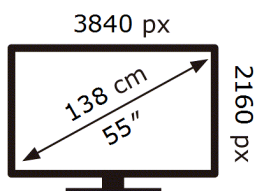

ENERGY

Samsung

QE55LS03DAU

83 kWh/1000h

ABCDEF **G**

169 kWh/1000h

2019/2013