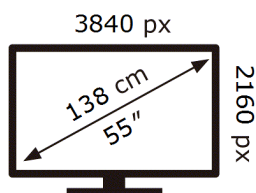

# ENERG

SAMSUNG

QE55LS03DAU

**83** kWh/1000h

ABCDEF **G**

**169** kWh/1000h

2019/2013