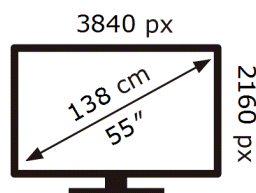

ENERG ⚡

Samsung

QE55LS03HAU

77 kWh/1000h

ABCDEF **G**

182 kWh/1000h

2019/2013