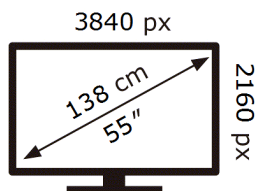

ENERG 

Samsung

QE55LS03HWU

77 kWh/1000h

ABCDEF **G**

179 kWh/1000h

2019/2013