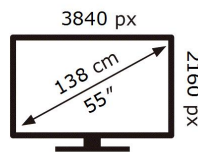

ENERGY

SAMSUNG

QE55LS03TAU

140 kWh/1000h

ABCDEF **G**

151 kWh/1000h

2019/2013