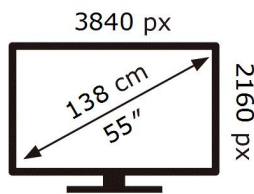

ENERG

SAMSUNG

QE55LS03TAU

140 kWh/1000h

ABCDEF **G**

151 kWh/1000h

2019/2013