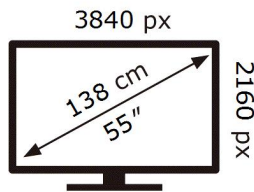

ENERG

SAMSUNG

QE55Q60AAU

77 kWh/1000h

ABCDEF **G**

140 kWh/1000h

2019/2013