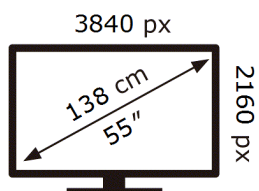

ENERG

SAMSUNG

QE55Q60BAU

77 kWh/1000h

ABCDEF **G**

130 kWh/1000h

2019/2013