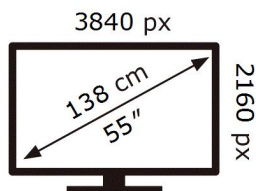

ENERG

SAMSUNG

QE55Q60TAU

103 kWh/1000h

ABCDEF **G**

HDR

113 kWh/1000h

2019/2013