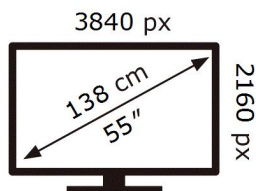

ENERG

SAMSUNG

QE55Q64CAU

71 kWh/1000h

ABCDEF **G**

130 kWh/1000h

2019/2013