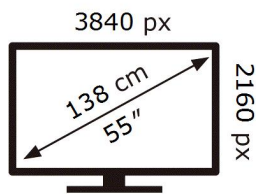

ENERG

SAMSUNG

QE55Q65AAU

77 kWh/1000h

ABCDEF **G**

HDR

140 kWh/1000h

2019/2013