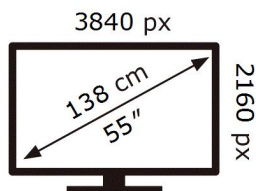

ENERG

SAMSUNG

QE55Q65BAU

77 kWh/1000h

ABCDEF **G**

130 kWh/1000h

2019/2013