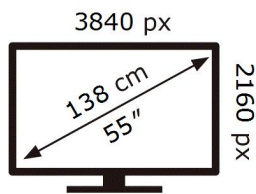

ENERG

SAMSUNG

QE55Q65CAU

71 kWh/1000h

ABCDEF **G**

130 kWh/1000h

2019/2013