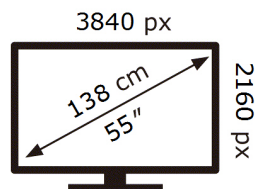

ENERG ⚡

SAMSUNG

QE55Q67AAU

77 kWh/1000h

ABCDEF **G**

140 kWh/1000h

2019/2013

BN68-14256A-00