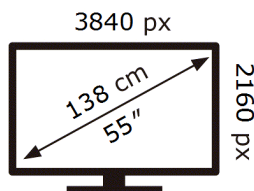

ENERG

SAMSUNG

QE55Q67CAU

71 kWh/1000h

ABCDEF **G**

130 kWh/1000h

2019/2013