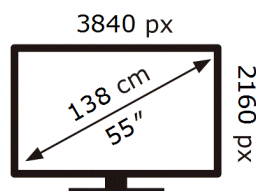

**ENERG** ⚡

Samsung

QE55Q6FAAU

**84** kWh/1000h

ABCDEF **G**

**114** kWh/1000h

2019/2013