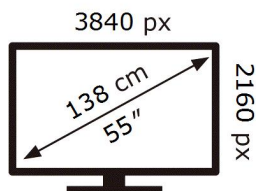

ENERG

SAMSUNG

QE55Q70AAT

77 kWh/1000h

ABCDEF **G**

150 kWh/1000h

2019/2013