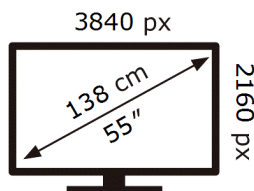

ENERG

SAMSUNG

QE55Q70BAT

93 kWh/1000h

ABCDEF **G**

161 kWh/1000h

2019/2013