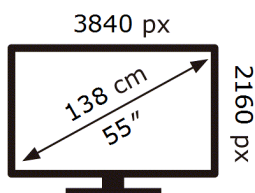

ENERG

SAMSUNG

QE55Q70CAT

82 kWh/1000h

ABCDEF **G**

169 kWh/1000h

2019/2013