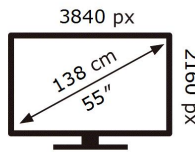

ENERGY

SAMSUNG

QE55Q70TAT

103 kWh/1000h

ABCDEF **G**

136 kWh/1000h

2019/2013