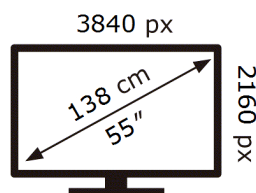

ENERG ⚡

Samsung

QE55Q74DAT

64 kWh/1000h

ABCDEF **G**

160 kWh/1000h

2019/2013