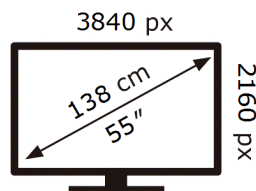

ENERG

Samsung

QE55Q74DAT

64 kWh/1000h

ABCDEF **G**

160 kWh/1000h

2019/2013