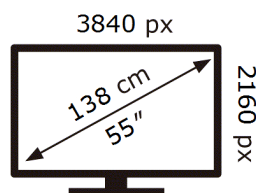

ENERG

Samsung

QE55Q74DAT

64 kWh/1000h

ABCDEF **G**

160 kWh/1000h

2019/2013