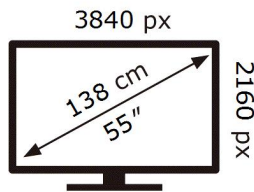

ENERG

SAMSUNG

QE55Q74TAT

132 kWh/1000h

ABCDEF **G**

136 kWh/1000h

2019/2013