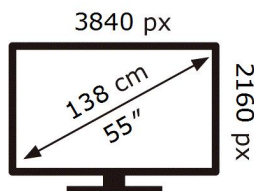

ENERG

SAMSUNG

QE55Q75BAT

93 kWh/1000h

ABCDEF **G**

HDR

161 kWh/1000h

2019/2013