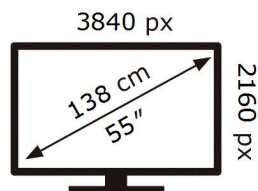

ENERG

SAMSUNG

QE55Q77AAT

77 kWh/1000h

ABCDEF **G**

150 kWh/1000h

2019/2013