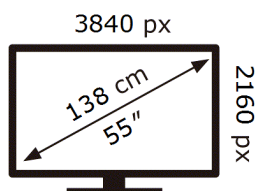

ENERG

SAMSUNG

QE55Q80BAT

114 kWh/1000h

ABCDEF **G**

220 kWh/1000h

2019/2013