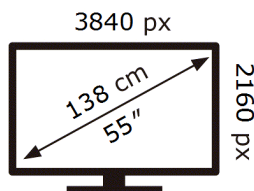

ENERG

SAMSUNG

QE55Q80CAT

84 kWh/1000h

ABCDEF **G**

236 kWh/1000h

2019/2013