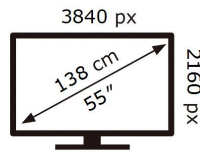

ENERGY

SAMSUNG

QE55Q80TAT

107 kWh/1000h

ABCDEF **G**

203 kWh/1000h

2019/2013