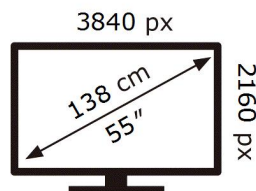

ENERG

SAMSUNG

QE55Q80TAT

184 kWh/1000h

ABCDEF **G**

HDR

203 kWh/1000h

2019/2013