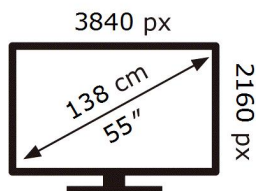

ENERG

SAMSUNG

QE55Q80TCT

110 kWh/1000h

ABCDEF **G**

HDR

230 kWh/1000h

2019/2013