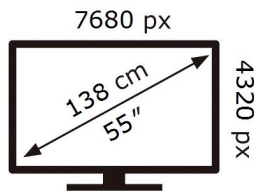

ENERG 

SAMSUNG

QE55Q950RBT

350 kWh/1000h

ABCDEF **G**

HDR

360 kWh/1000h

2019/2013